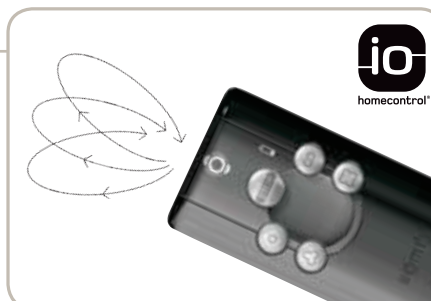

Dexxo Pro 800/1000 io

GARAGE DOORS MOTORIZATION

Radio twin-directional transmissions

A reliable solution, compatible with any type of door.

■ Reliability tested.

■ Up and running in 90 seconds.

■ Fully customizable installation
> 15 Programmable parameters.

■ An extended range of accessories to be connected for greater comfort and safety.

■ An advanced LCD interface.

■ io-homecontrol® radio bi-directional transmission compatible with all products of the YeSseo range